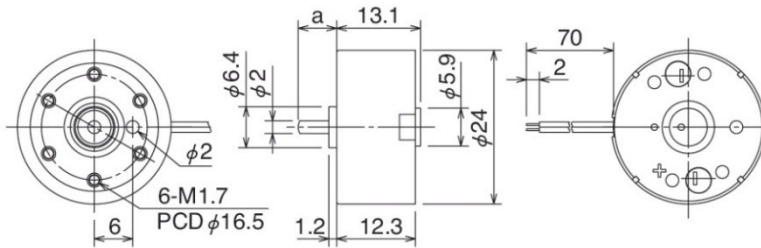

MDN3

Weight: 19.6 g

Outline UNIT: mm

- MDN3BL (リード線タイプ/Lead wire type)

- MDN3BT (端子タイプ/Terminal type)

Specifications

Model	Operating Voltage (V)	Rated Voltage (V)	No Load Speed (min ⁻¹)	No Load Current (mA)	Rated Load		Rated Load Speed (min ⁻¹)	Rated Load Current (mA)	Starting Torque		Starting Current (mA)	Shaft Length a (mm)
					(gf·cm)	(mN·m)			(gf·cm)	(mN·m)		
MDN3BL3CSAS	0.7 to 6	2.0	2305	16	4.0	0.392	1458	71	10.9	1.1	165	a=6
MDN3BL3LSAS	0.7 to 6	2.0	2305	16	4.0	0.392	1458	71	10.9	1.1	165	a=5
MDN3BL3LSBS	0.7 to 6	2.0	2305	16	4.0	0.392	1458	71	10.9	1.1	165	a=5
MDN3BT3LSBS	0.7 to 6	2.0	2305	16	4.0	0.392	1458	71	10.9	1.1	165	a=5