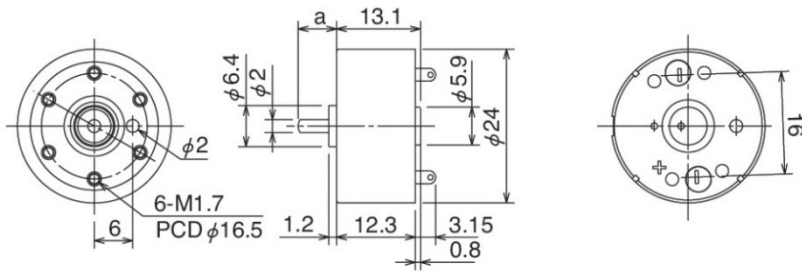

MDN3

Weight: 19.6 g

Outline UNIT: mm

- MDN3BL (リード線タイプ/Lead wire type)

- MDN3BT (端子タイプ/Terminal type)

Specifications

Model	Operating Voltage (V)	Rated Voltage (V)	No Load Speed (min ⁻¹)	No Load Current (mA)	Rated Load		Rated Load Speed (min ⁻¹)	Rated Load Current (mA)	Starting Torque		Starting Current (mA)	Shaft Length a (mm)
					(gf·cm)	(mN·m)			(gf·cm)	(mN·m)		
MDN3BL3CSAS	0.7 to 6	2.0	2305	16	4.0	0.392	1458	71	10.9	1.1	165	a=6
MDN3BL3LSAS	0.7 to 6	2.0	2305	16	4.0	0.392	1458	71	10.9	1.1	165	a=5
MDN3BL3LSBS	0.7 to 6	2.0	2305	16	4.0	0.392	1458	71	10.9	1.1	165	a=5
MDN3BT3LSBS	0.7 to 6	2.0	2305	16	4.0	0.392	1458	71	10.9	1.1	165	a=5