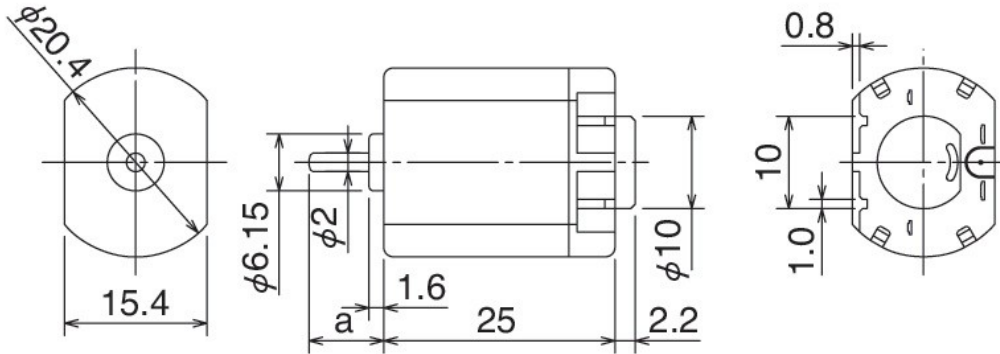

PWN10V

Weight: 21.9 g

Outline UNIT:mm

Specifications

Model	Operating Voltage (V)	Rated Voltage (V)	No Load Speed (min-1)	No Load Current (mA)	Rated Load		Rated Load Speed (min-1)	Rated Load Current (mA)	Starting Torque		Starting Current (mA)	Shaft Length a (mm)
					(gf·cm)	(mN·m)			(gf·cm)	(mN·m)		
PWN10VEE24AA	10.8 to 26.4	24.0	13242	35	20.0	1.96	11139	159	125.9	12.3	815	a=11.3