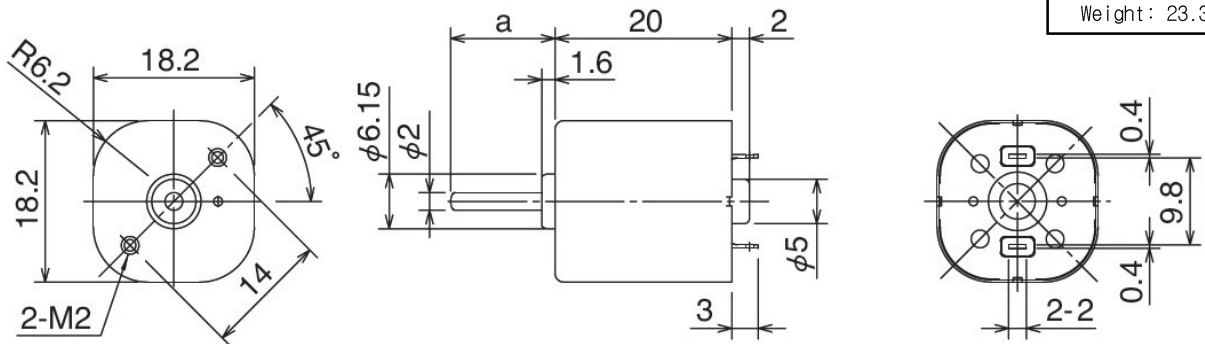

SE18J

Weight: 23.3g

Outline UNIT:mm

Specifications

Model	Operating Voltage (V)	Rated Voltage (V)	No Load Speed (min-1)	No Load Current (mA)	Rated Load		Rated Load Speed (min-1)	Rated Load Current (mA)	Starting Torque		Starting Current (mA)	Shaft Length a (mm)
					(gf·cm)	(mN·m)			(gf·cm)	(mN·m)		
SE18J0TTM	8 to 13	12.0	2985	27	30.6	3.0	2099	115	103.2	10.11	325	a=12.8
SE18J1DTM	8 to 13	12.0	5930	68	40.8	4.0	4756	295	206.2	20.21	1215	a=12.8