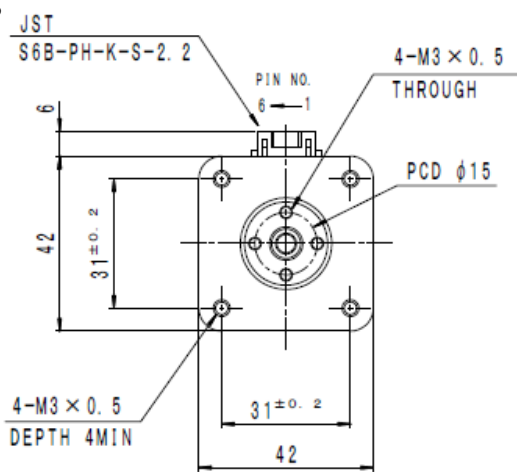

Lead Screw Specifications

Length (mm)	Linear Travel /Step (mm)	Lead (mm)
300 REF.	0.040	8.0

*Various screw lengths are available.

Force vs. Linear Velocity

Driver : Chopper Dual / Supply Voltage : 24.0 (volt) / Drive current : Rated Current

Precaution

- Allowable radial load : Please avoid excessive load in use.

■ Specifications are subject to change without notice.

Outline

TYPE A

TYPE B

PIN NO. vs. PHASE

PHASE	A	A COM	\bar{A}	B	B COM	\bar{B}
PIN NO.	4	5	6	3	2	1