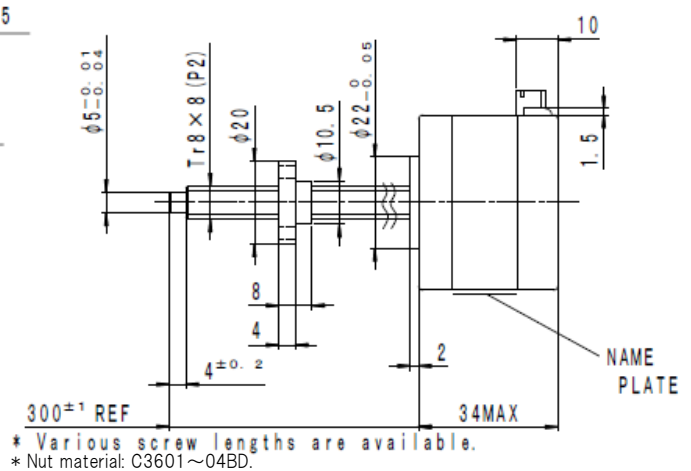

Lead Screw Specifications

Length (mm)	Linear Travel /Step (mm)	Lead (mm)
300 REF.	0.040	8.0

*Various screw lengths are available.

Force vs. Linear Velocity

Driver : Chopper Dual / Supply Voltage : 24.0 (volt) / Drive current : Rated Current

Precaution

- Allowable radial load : Please avoid excessive load in use.

■ Specifications are subject to change without notice.

Outline

TYPE A

TYPE B

PIN NO. vs. PHASE

PHASE	A	A COM	\bar{A}	B	B COM	\bar{B}
PIN NO.	4	5	6	3	2	1