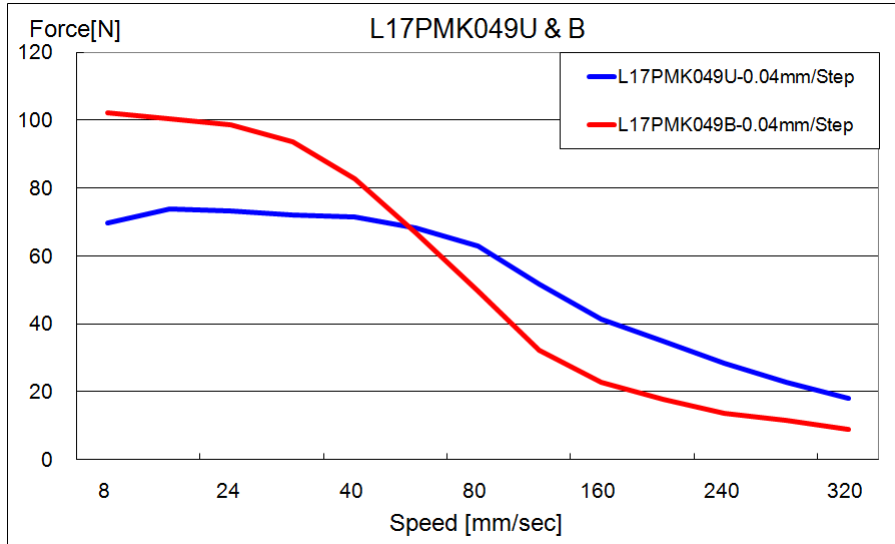

Minebea

Hybrid Stepping Motor External Linear type

ハイブリッドステッピングモーター エクスターナルリニアタイプ

RoHS Compliant

Lineup

Model	Motor Size (mm)	Step Angle (deg)	Drive Sequence	Rated Current (A)	Resistance (ohms)	Holding Torque (mNm)	Inductance (mH)
L17PMK049U	□42 × 34	1.8	UNI-POLAR	1.0	3.2	200	3.2
L17PMK049B	□42 × 34	1.8	BI-POLAR	0.7	6.4	270	12.8

Lead Screw Specifications

Length (mm)	Linear Travel /Step (mm)	Lead (mm)
300 REF.	0.040	8.0

*Various screw lengths are available.

Force vs. Linear Velocity

Driver : Chopper Dual / Supply Voltage : 24.0 (volt) / Drive current : Rated Current

General Specifications

- Step Accuracy ±5%
- Temperature Rise 80°C MAX
- Ambient Temperature Range -20°C +50°C
- Insulation Resistance 100 MΩ MIN. DC 500V
- Dielectric Strength AV 500V 1min
- Radial Play 20μm MAX. (at 4.4N [450gf] [Load])
- End Play 80μm MAX. (at 4.4N [450gf] [Load])