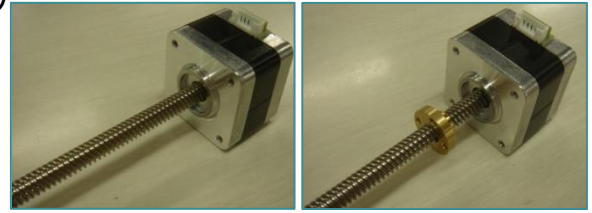

Minebea

Hybrid Stepping Motor External Linear type

ハイブリッドステッピングモーター エクスターナルリニアタイプ

RoHS Compliant

Lineup

Model	Motor Size (mm)	Step Angle (deg)	Drive Sequence	Rated Current (A)	Resistance (ohms)	Holding Torque (mNm)	Inductance (mH)
L17PMK049U	□42 × 34	1.8	UNI-POLAR	1.0	3.2	200	3.2
L17PMK049B	□42 × 34	1.8	BI-POLAR	0.7	6.4	270	12.8

Lead Screw Specifications

Length (mm)	Linear Travel /Step (mm)	Lead (mm)
300 REF.	0.040	8.0

*Various screw lengths are available.

Force vs. Linear Velocity

Driver : Chopper Dual / Supply Voltage : 24.0 (volt) / Drive current : Rated Current