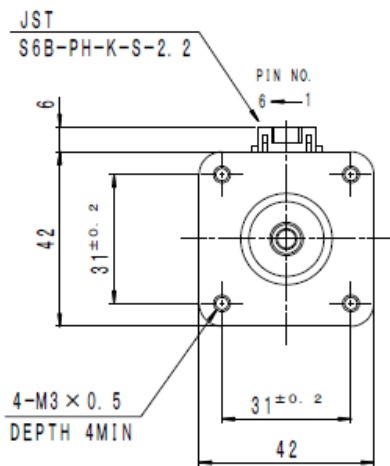

Outline

TYPE A