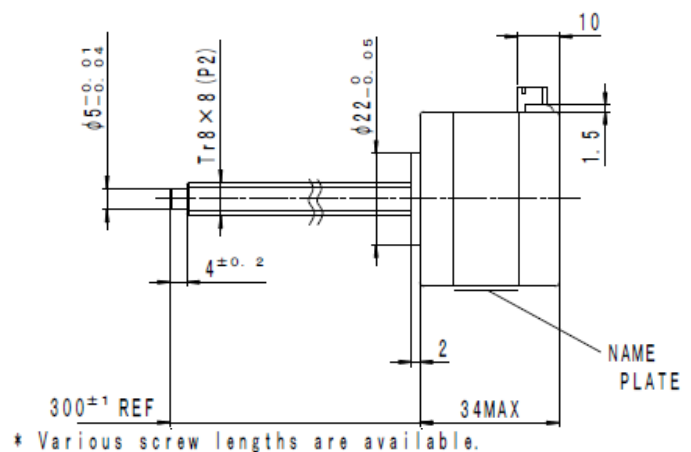

Outline

TYPE A